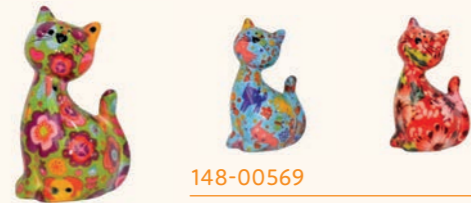

MONEY BOX

MONEY BOX
KITCHEN
HOME
FLOWERS
CHRISTMAS

148-00249

BRUNO

Money box dog - 3 ass.
Small (L13xD8,5xH10 cm)
Free display included

148-00305

FREDDY

Money box frog - 3 ass.
Small (L9xD8xH10 cm)
Free display included

148-00569

CARAMEL

Money box cat - 3 ass.
Small (L8,2xD6,8xH13 cm)
Free display included

148-00628

ROSIE

Money box pig - 3 ass.
Small (L10,2xD9,5xH10 cm)
Free display included

148-00629

TOTO