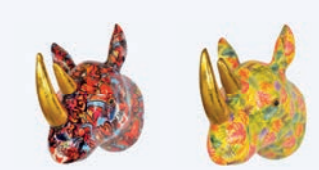

148-00704
Wall decor head bull - 3 ass.
Large (L23xD31,5xH22 cm)
Packed in a colourful gift box

148-00706
Wall decor head rhino - 3 ass.
Large (L27xD16xH27 cm)
Packed in a colourful gift box