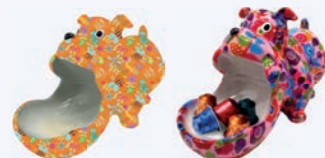

148-00785

Storage tray hungry english bulldog
3 ass. / Medium (L21xD10,5xH12,5 cm)
Packed in a colourful gift box

BARNEY