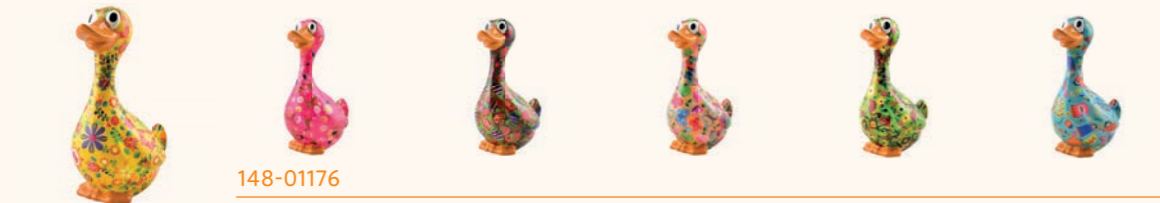

148-00756

FUZZY

Money box shark - 6 ass. / Medium (L26xD13,5xH13 cm)
Free gift box included

148-00798

DENNIS

Money box dachshund - 6 ass. / Medium (L19xD9,5xH17,5 cm)
Free gift box included

148-01176

GASTON