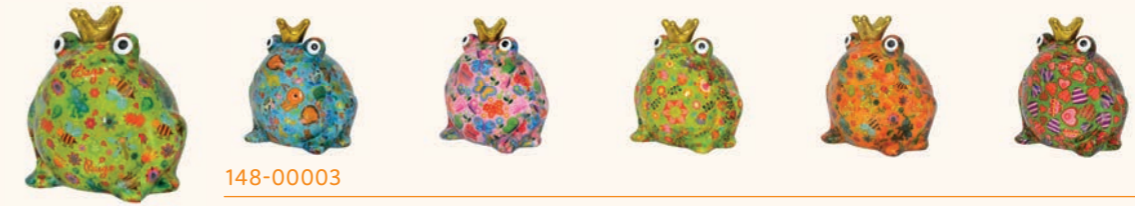

Money box french bulldog - 3 ass.
Small (L13xD5,5xH9,5 cm)
Free display included

148-01013

VICTOR

Money box bull - 3 ass.
Small (L13,5xD5,3xH9 cm)
Free display included

148-01237

OTTI

Money box owl - 3 ass.
Small (L11,2xD7,2xH11,3 cm)
Free display included

148-00003

FREDDY

Money box frog - 6 ass. / Medium (L16,5xD15xH16,5 cm)
Free gift box included

148-00004

MAX

Money box frog - 6 ass. / Medium (L15xD17xH15 cm)
Free gift box included

148-00006

DUCKY