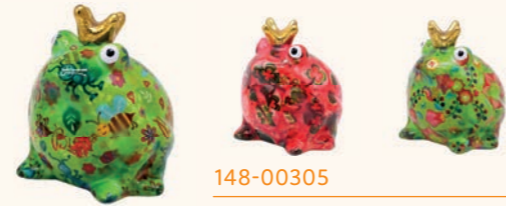

MONEY BOX

MONEY BOX
KITCHEN
HOME
FLOWERS
CHRISTMAS

148-00249

BRUNO

Money box dog - 3 ass.
Small (L13xD8,5xH10 cm)
Free display included

148-00305

FREDDY

Money box frog - 3 ass.
Small (L9xD8xH10 cm)
Free display included

148-00569

CARAMEL

Money box cat - 3 ass.
Small (L8,2xD6,8xH13 cm)
Free display included

148-00628

ROSIE

Money box pig - 3 ass.
Small (L10,2xD9,5xH10 cm)
Free display included

148-00629

TOTO

Money box teddy bear - 3 ass.
Small (L12,4xD6,5xH11,8 cm)
Free display included

148-00632

DARCY

Money box elephant - 3 ass.
Small (L11,5xD7xH13,7 cm)
Free display included

148-00758

CLAIRE

Money box chicken - 3 ass.
Small (L10,7xD9xH11,2 cm)
Free display included