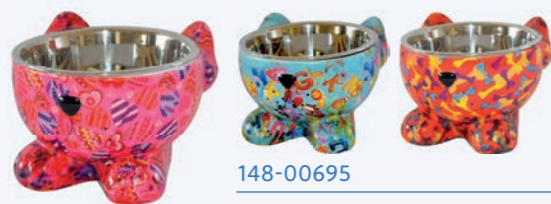

BRUNO

148-00695

Pet feeding bowl dog - 3 ass.
Includes removable metal bowl
Medium (L14,8xD13,8xH10,4 cm)
Packed in a colourful gift box