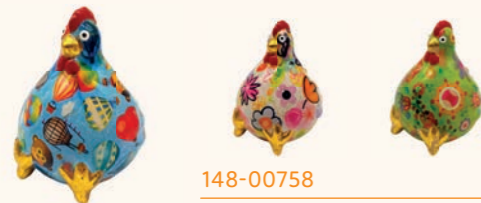

148-00569

CARAMEL

Money box cat - 3 ass.
Small (L8,2xD6,8xH13 cm)
Free display included

148-00628

ROSIE

Money box pig - 3 ass.
Small (L10,2xD9,5xH10 cm)
Free display included

148-00629

TOTO

Money box teddy bear - 3 ass.
Small (L12,4xD6,5xH11,8 cm)
Free display included

148-00632

DARCY

Money box elephant - 3 ass.
Small (L11,5xD7xH13,7 cm)
Free display included

148-00758

CLAIRE

Money box chicken - 3 ass.
Small (L10,7xD9xH11,2 cm)
Free display included