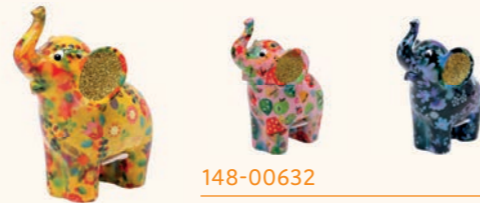

148-00569

CARAMEL

Money box cat - 3 ass.
Small (L8,2xD6,8xH13 cm)
Free display included

148-00628

ROSIE

Money box pig - 3 ass.
Small (L10,2xD9,5xH10 cm)
Free display included

148-00629

TOTO

Money box teddy bear - 3 ass.
Small (L12,4xD6,5xH11,8 cm)
Free display included

148-00632

DARCY

Money box elephant - 3 ass.
Small (L11,5xD7xH13,7 cm)
Free display included

148-00758

CLAIRE

Money box chicken - 3 ass.
Small (L10,7xD9xH11,2 cm)
Free display included