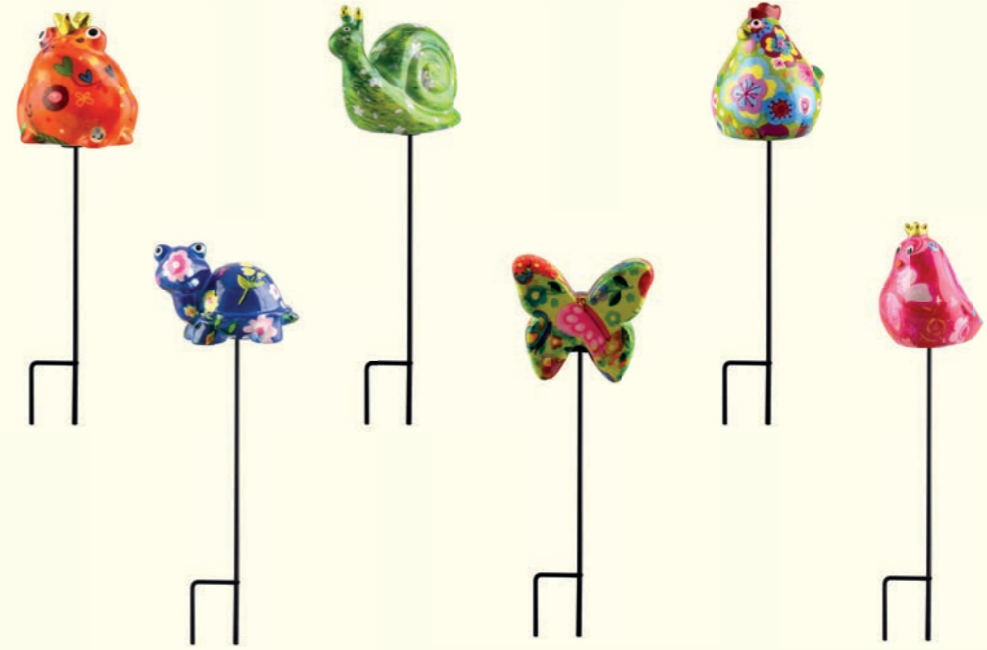

CHRISTMAS

148-00275

FREDDY

Plant holder frog (plant not included) - 6 ass. / Medium (L15xD14,5xH15,5 cm)
Free gift box included

148-00277

DOROTHY

Plant holder cat (plant not included) - 6 ass. / Medium (L21,5xD11xH17 cm)
Free gift box included

148-00335

BELLA

Plant holder cow (plant not included) - 6 ass. / Medium (L18,5xD9,8xH16 cm)
Free gift box included

MONEY BOX

KITCHEN

HOME

FLOWERS

CHRISTMAS

148-00674

PLANT STAKE

Plant stake animal mix - 36 ass. / Small (approx. H20 cm)
Each plant stake has 6 different prints per animal / Material: ceramic pet + metal rod
Free display included

148-00679

SINGLE FLOWER VASE

Single flower vase animal mix - 24 ass. / Small (approx. H15 cm)
Each single flower vase has 6 different prints per animal, free fake flower included per vase
Material: ceramic pet + glass tube
Free display included