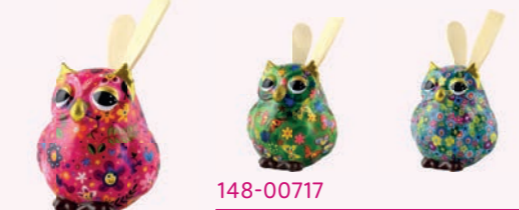

MATILDA

Utensil holder chicken - 3 ass.
Medium (L19xD12,5xH22,5 cm)
Packed in a colourful gift box

148-00523

CARAMEL

Utensil holder cat - 3 ass.
Medium (L13,5xD11,8xH22,5 cm)
Packed in a colourful gift box