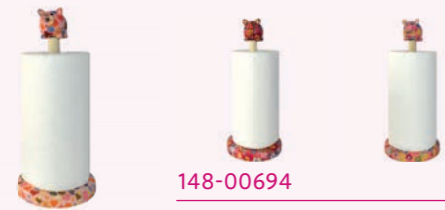

148-00694

ROSIE

Kitchen paper holder pig - 3 ass.
Medium (L15xD15xH34 cm)
Packed in a colourful gift box