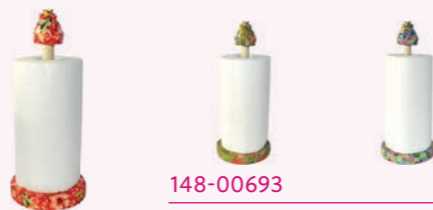

148-00693

FREDDY

Kitchen paper holder frog - 3 ass.
Medium (L15xD15xH34 cm)
Packed in a colourful gift box