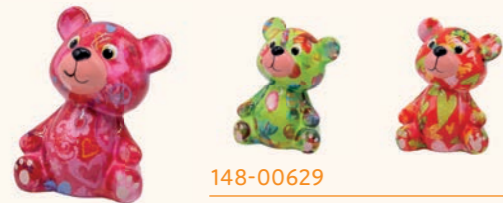

148-00569

CARAMEL

Money box cat - 3 ass.
Small (L8,2xD6,8xH13 cm)
Free display included

148-00628

ROSIE

Money box pig - 3 ass.
Small (L10,2xD9,5xH10 cm)
Free display included

148-00629

TOTO

Money box teddy bear - 3 ass.
Small (L12,4xD6,5xH11,8 cm)
Free display included

148-00632

DARCY

Money box elephant - 3 ass.
Small (L11,5xD7xH13,7 cm)
Free display included

148-00758

CLAIRE

Money box chicken - 3 ass.
Small (L10,7xD9xH11,2 cm)
Free display included