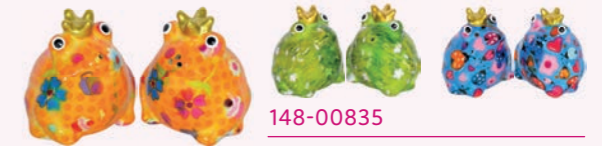

148-00835

FREDDY

Pepper & salt shaker frog - 3 ass.
Small (L5xD5xH5 cm)
Packed in a colourful gift box