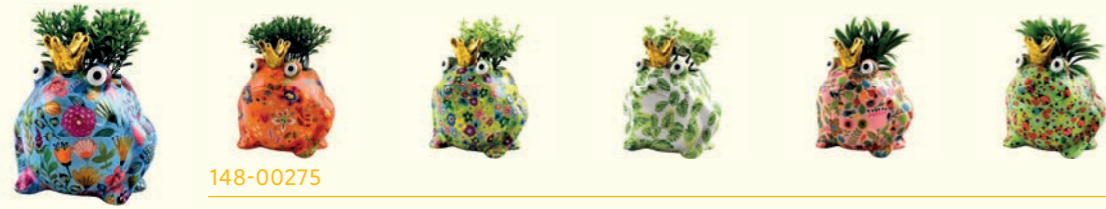

FLOWERS

MONEY BOX

KITCHEN

HOME

FLOWERS

CHRISTMAS

148-00275

FREDDY

Plant holder frog (plant not included) - 6 ass. / Medium (L15xD14,5xH15,5 cm)
Free gift box included