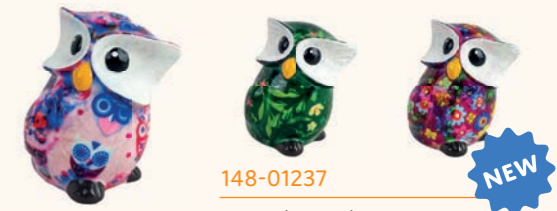

148-01237

OTTI

Money box owl - 3 ass.
Small (L11,2xD7,2xH11,3 cm)
Free display included