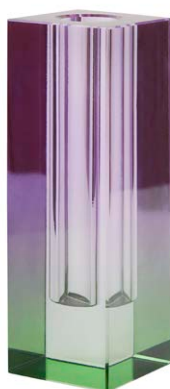

4976557 Vase
Rainbow colored, 2 shades
Crystal glass. H17.5 cm | QTY 2.
10018000/20030600/30031300
40002920/50002628