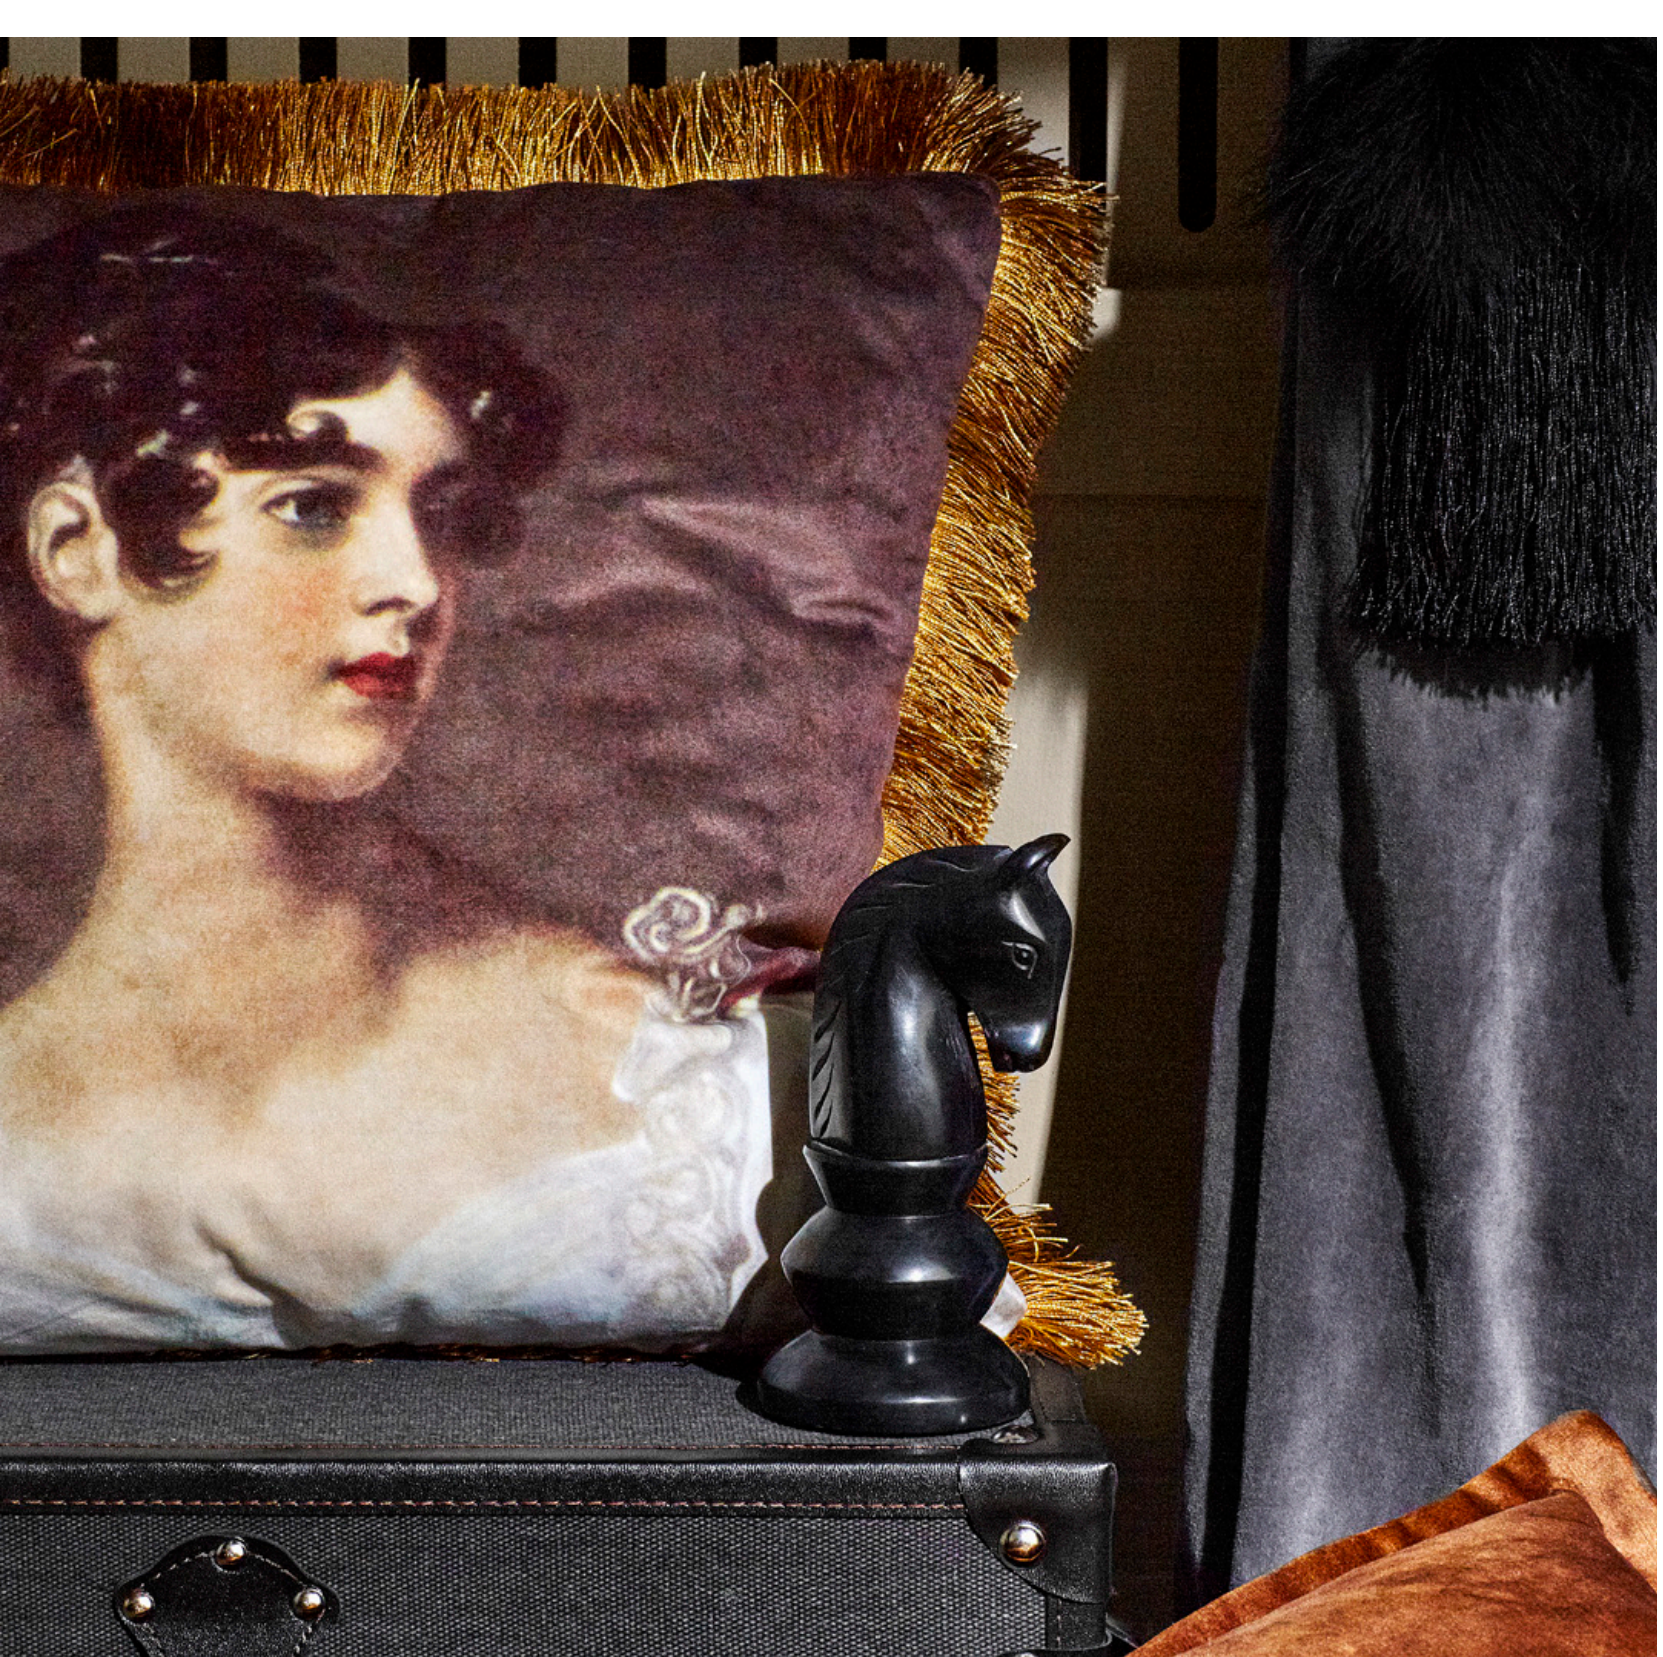

A black and white photograph featuring a woman and a man. The woman, with long blonde hair, is perched on a metal frame, wearing a light-colored long-sleeved shirt and shorts. She has her right arm extended, resting on the top bar of the frame. The man is sitting on the floor in the foreground, leaning against the same metal frame. He is wearing a short-sleeved polo shirt and trousers, and is looking upwards and to the right. The background is a plain, dark grey wall.