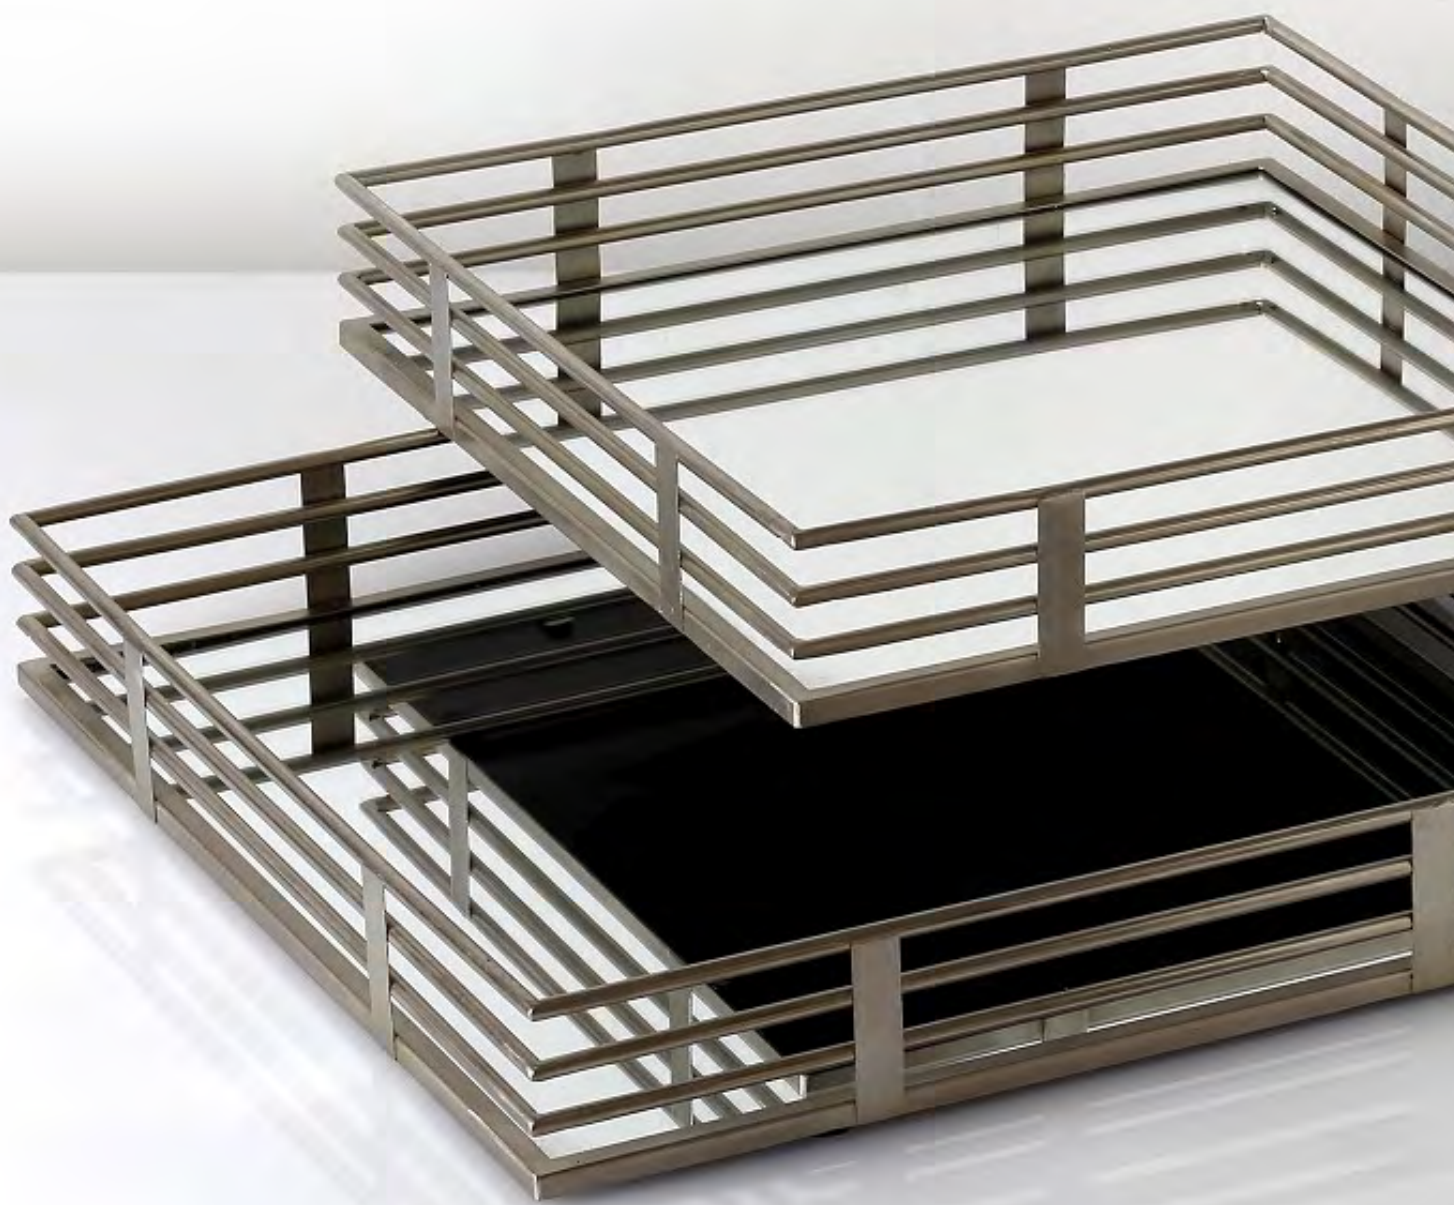

Height:6 | Length:30 | Width:30 |

NID152

METAL MIRROR TRAY GOLD SET/2

Height:6 | Length:40 | Width:40 |

NID255

METAL MIRROR TRAY SILVER SET/2

Height:6 | Length:40 | Width:40 |

NID256