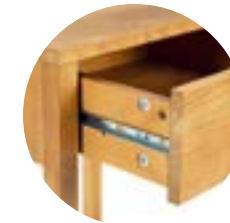

MU73121 - Oak wood console
100x32x75 cm