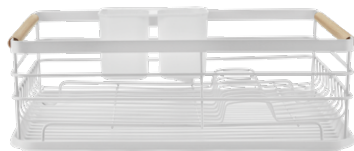

Metal dish rack w. tray and wood handle.
4971265 | 41,5x30,5x14 cm, white
QTY 4.
10014000/20023800/30024600
40002170/50001996