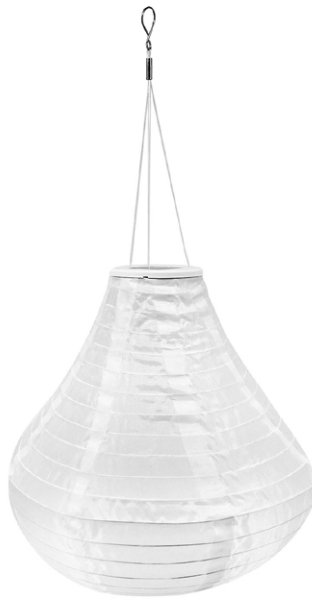

Solar lamps for outdoor

Lantern w. solar irregular shape
4977618 | H35 L35 W35 cm
QTY. 12
10004000/20008200/30008500
40000736/50000688