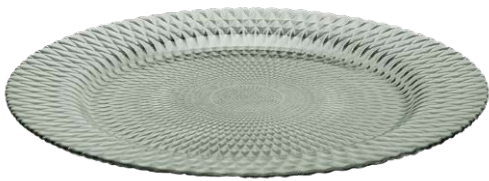

Charger plate w. pattern, green, glass
4977733 | D33 cm | Not food safe
QTY 6.
10005200/20009200/30009500
40000840/50000776