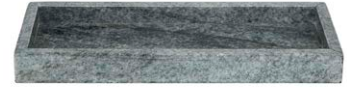

Grey marble tray
4977058 | L30 W12 cm
QTY 4.
10012000/20020400/30021100
40001840/50001700