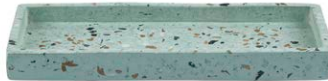

Platter rectangle mint S
4981137 | H30 L12 W3,5 cm
QTY 12
10005200/20009200/30010000
40000820/50000760