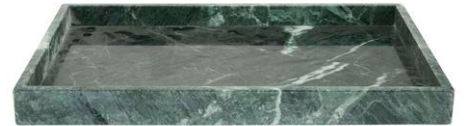

Green marble tray
4977057 | L30 W45 cm
QTY 3.
10020000/20034000/30035100
40003120/50002800